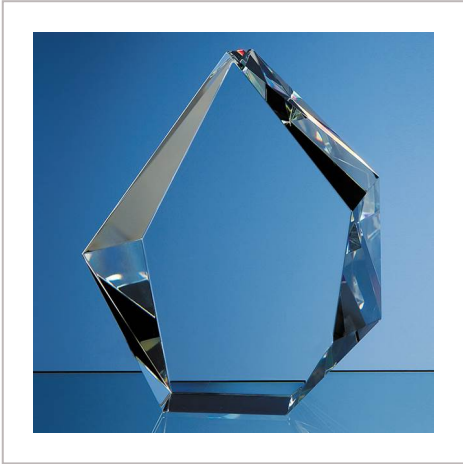

## Optical Crystal Facet Iceberg Award

17CM OPTICAL CRYSTAL FACET ICEBERG AWARD

METHOD	Engraved
PRINT AREA	H95, W70
MATERIAL	Glass
COLOURS	Clear
SIZE	H170, W130, D60
AWARD PACKAGING	Foam Lined Boxes
WEIGHT	1.3KG
MOQ	1
CARTON QUANTITY	15
CARTON WEIGHT	20KG
CARTON DIMENSIONS	61cm x 46cm x 46cm