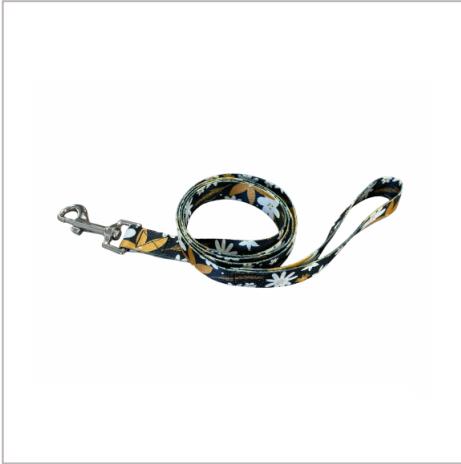

## Recycled PET Dog Lead

RECYCLED PET DOG LEADS COME AS A 20MM WIDTH AS STANDARD.THEY ARE SUPPLIED WITH A HEAVY DUTY, NICKEL PLATED HOOK & SEWN LOOP HANDLE.THESE CAN BE PANTONE MATCHED ON ANY QUANTITY AND PRINTED BOTH SIDES AS STANDARD.MOQ OF JUST 200PCS.

<b>FITTING</b>	Dog Clip
<b>BRANDING METHOD</b>	Dye Sublimation
<b>MATERIAL</b>	Recycled PET
<b>COLOURS</b>	Full Colour Print
<b>SIZE</b>	1,200mm x 20mm lead, 1.5mm thick
<b>PRINT AREA</b>	All Over
<b>UNIT WEIGHT</b>	0.065kg
<b>MOQ</b>	200
<b>PACKING</b>	Individually Poly Bagged
<b>CARTON QUANTITY</b>	200pcs
<b>CARTON WEIGHT</b>	13kg
<b>CARTON DIMENSIONS</b>	50x30x30cm
<b>ARTWORK</b>	Required in any vectorised file format
<b>PRODUCTION PROOF</b>	Visuals supplied within 24 hours
<b>PRE PRODUCTION SAMPLE</b>	Approx 3 weeks from artwork approval
<b>BULK TURNAROUND</b>	Approx 4 weeks from artwork approval
<b>COMMODITY CODE</b>	4201000090
<b>COUNTRY OF MANUFACTURE</b>	China