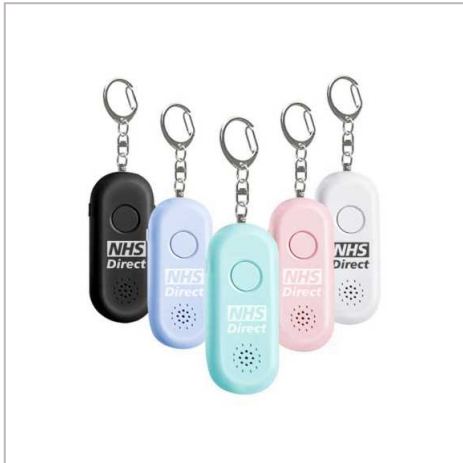

Rechargeable Personal Alarm Keyring With Torch

THIS COMPACT RECHARGEABLE PERSONAL ALARM KEYRING WITH TORCH IS A MUST-HAVE SAFETY DEVICE DESIGNED FOR EVERYDAY USE. FEATURING A POWERFUL LOUD ALARM, IT CAN QUICKLY DRAW ATTENTION IN EMERGENCIES, PROVIDING PEACE OF MIND WHETHER YOU'RE WALKING ALONE AT NIGHT OR IN UNFAMILIAR SURROUNDINGS. THE ALARM IS EASILY ACTIVATED BY PULLING THE PIN, MAKING IT USER-FRIENDLY EVEN IN STRESSFUL SITUATIONS. ADDITIONALLY, THE KEYRING INCLUDES A BUILT-IN LED TORCH, PERFECT FOR ILLUMINATING DARK AREAS OR FINDING ITEMS IN YOUR BAG. ITS SLEEK, LIGHTWEIGHT DESIGN MAKES IT CONVENIENT TO ATTACH TO YOUR KEYS, PURSE, OR BACKPACK, ENSURING IT'S ALWAYS WITHIN REACH. SOUND IS AT 125-130 DECIBELS. WITH ITS DUAL FUNCTION AS BOTH AN ALARM AND A TORCH, THIS PERSONAL SAFETY DEVICE IS AN IDEAL CHOICE FOR ANYONE LOOKING TO ENHANCE THEIR PERSONAL SECURITY.

SIZE	85mm x 35mm x 15mm
BRANDING METHOD	1 colour print / 2 colour print / Full colour print
MATERIAL	ABS
COLOURS	Black, Blue, Green, Pink & White
FITTING	Keyring, Torch and Charging cable
PRINT AREA	Front: 20mm x 20mm / Back 20mm x 50mm
UNIT WEIGHT	0.045kg (based on 1 colour print)
MOQ	100
PACKING	Individual box
CARTON QUANTITY	200pcs
CARTON WEIGHT	9kg (based on 1 colour print)
CARTON DIMENSIONS	39x28x34cm
ARTWORK	Required in any vectorised file format
PRODUCTION PROOF	Visuals supplied within 24 hours
PRE PRODUCTION SAMPLE	Approx 2 weeks from artwork approval
BULK TURNAROUND	Approx 4 weeks from artwork approval
COMMODITY CODE	3926400000
COUNTRY OF MANUFACTURE	China